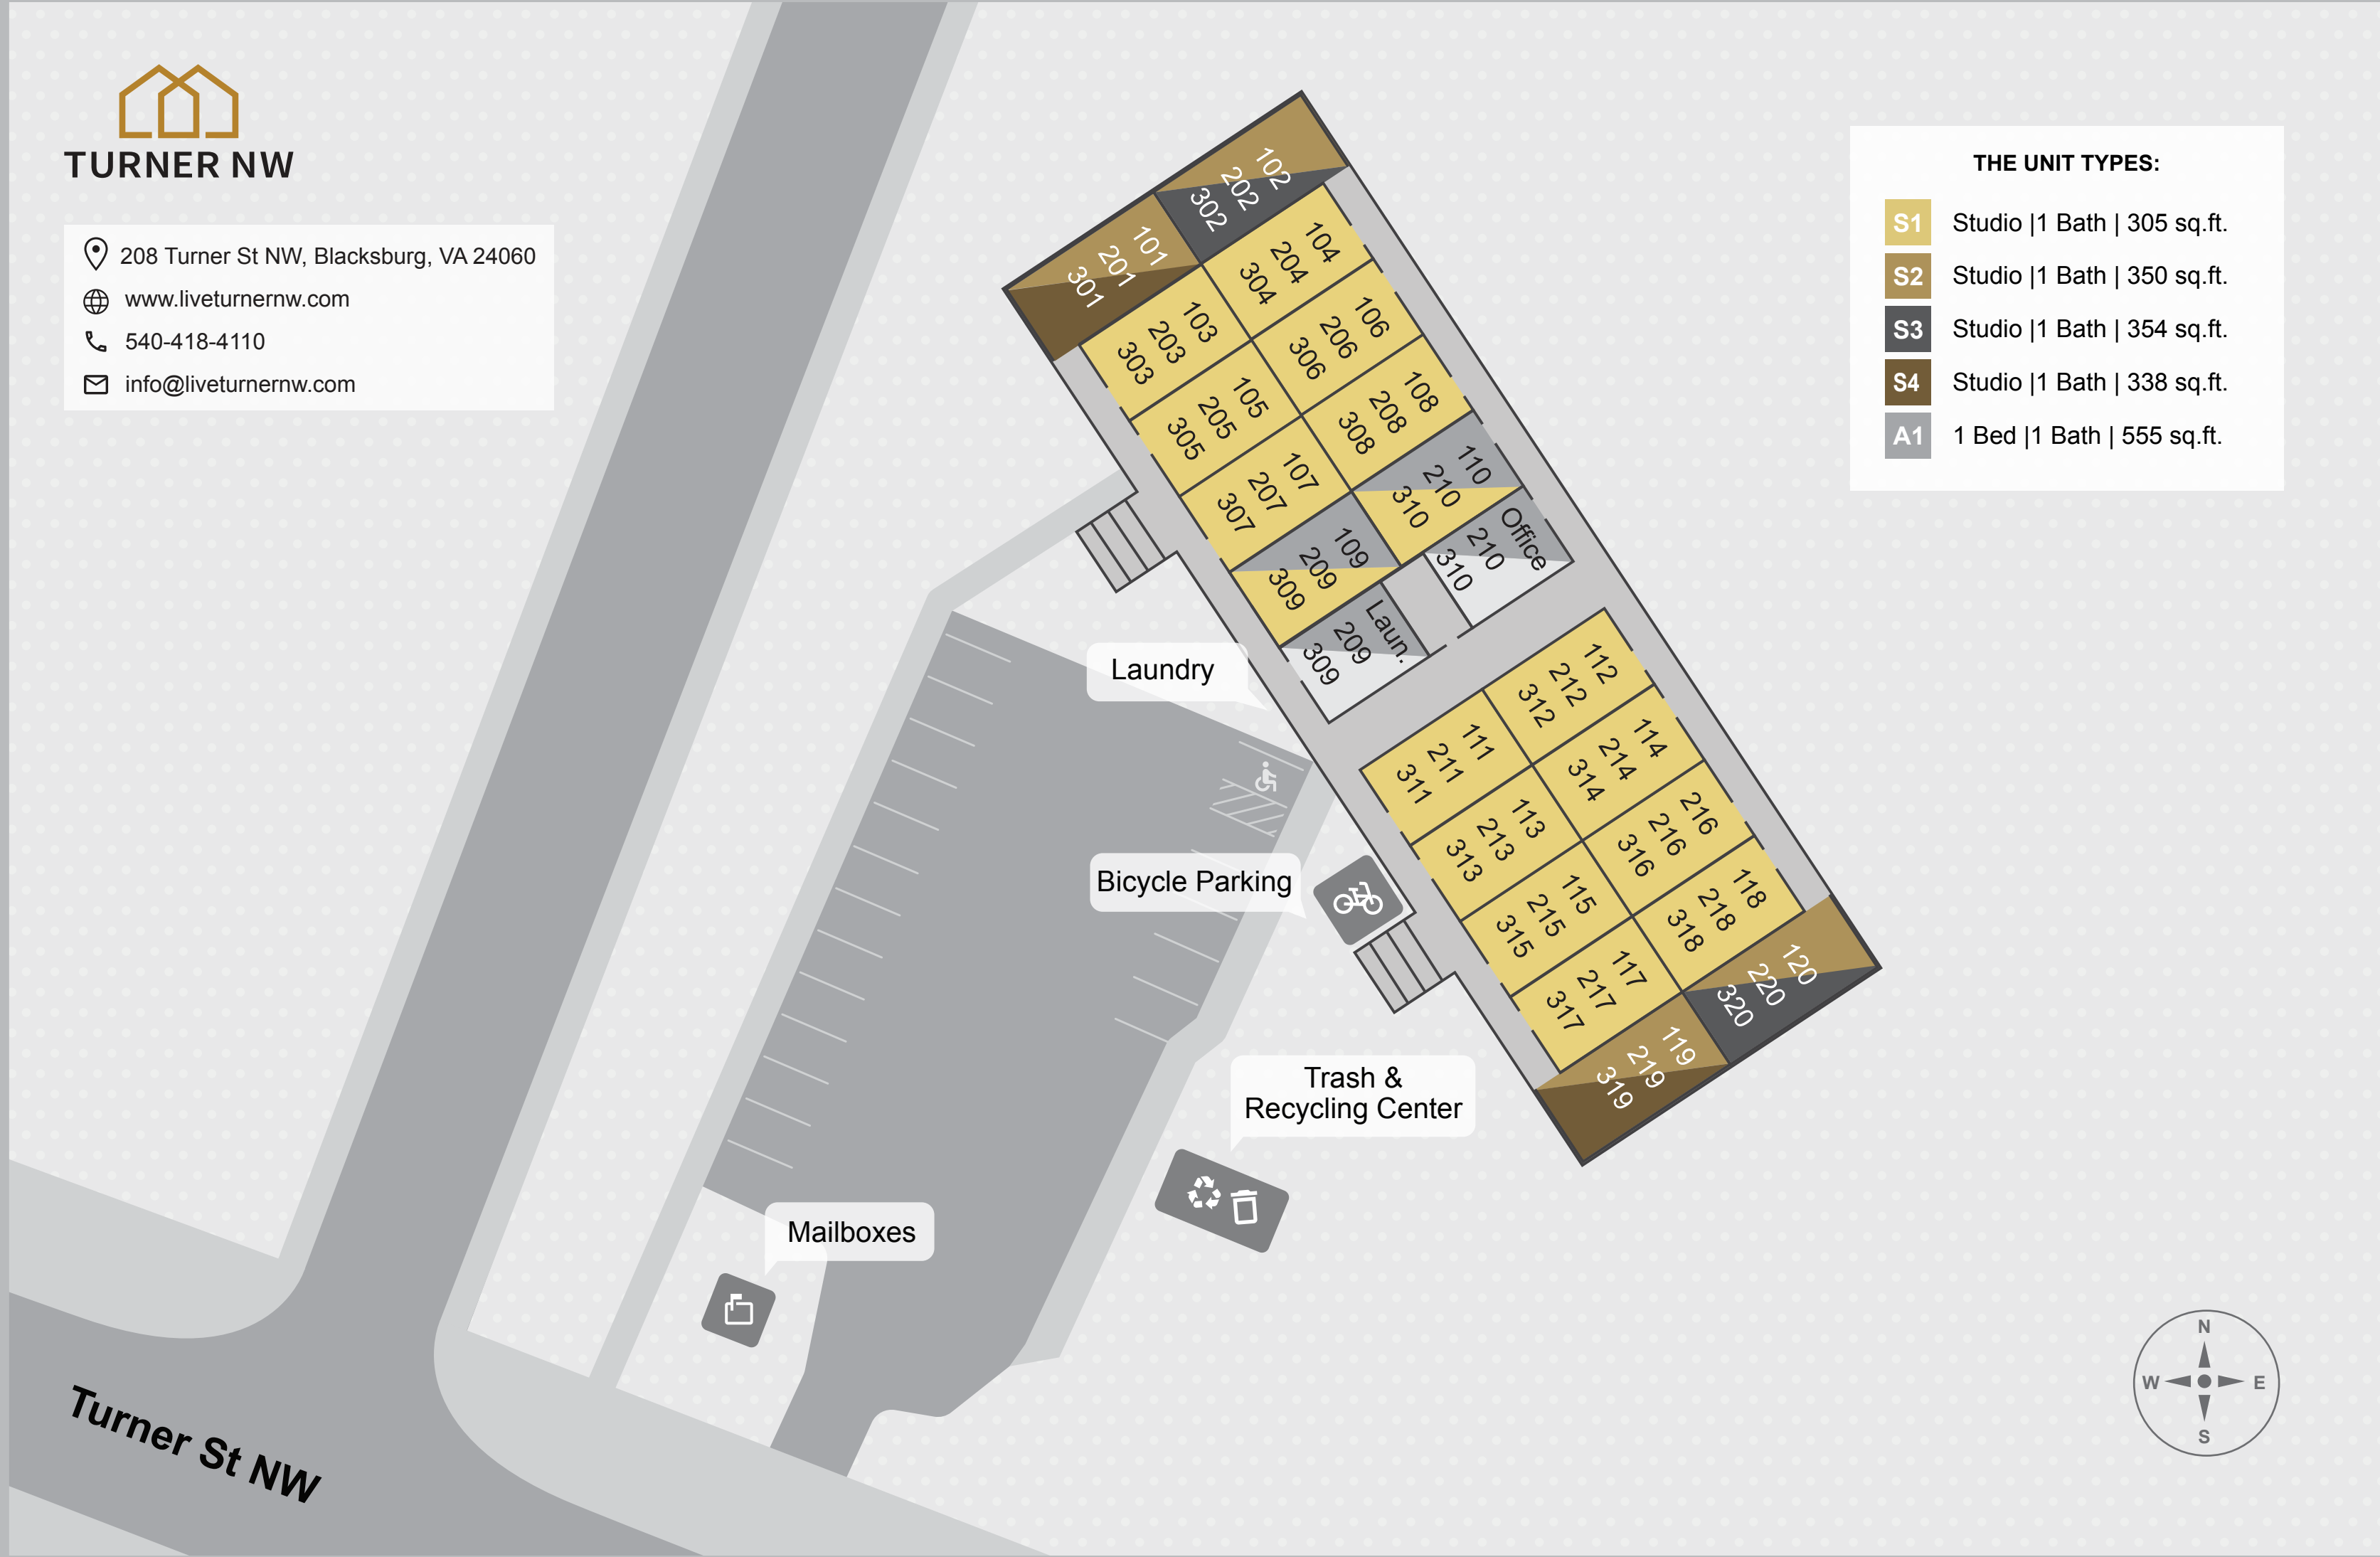

TURNER NW

208 Turner St NW, Blacksburg, VA 24060
www.liveturnernw.com
 540-418-4110
info@liveturnernw.com

THE UNIT TYPES:

- S1 Studio | 1 Bath | 305 sq.ft.
- S2 Studio | 1 Bath | 350 sq.ft.
- S3 Studio | 1 Bath | 354 sq.ft.
- S4 Studio | 1 Bath | 338 sq.ft.
- A1 1 Bed | 1 Bath | 555 sq.ft.

Turner St NW